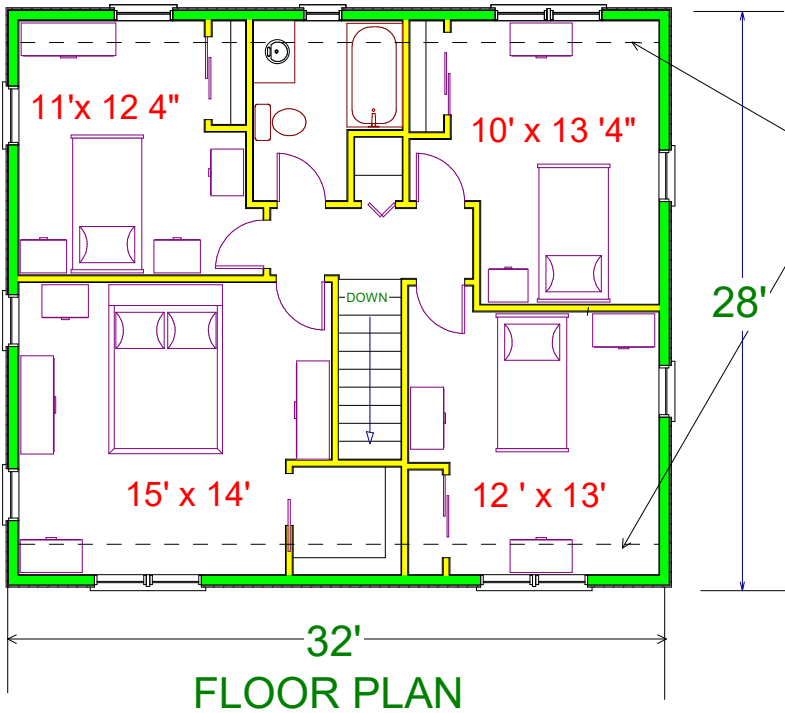

Convert Cape to Colonial

4 Bedrooms (1 master) & 1 bathroom

Cantilever front & rear to help to create 4 good size bedrooms.

Add Full Rear Dormer to Cape

plus 2 front dog house dormers (additional natural light, ventilation and floor space

2 Bedrooms & 1 bathroom