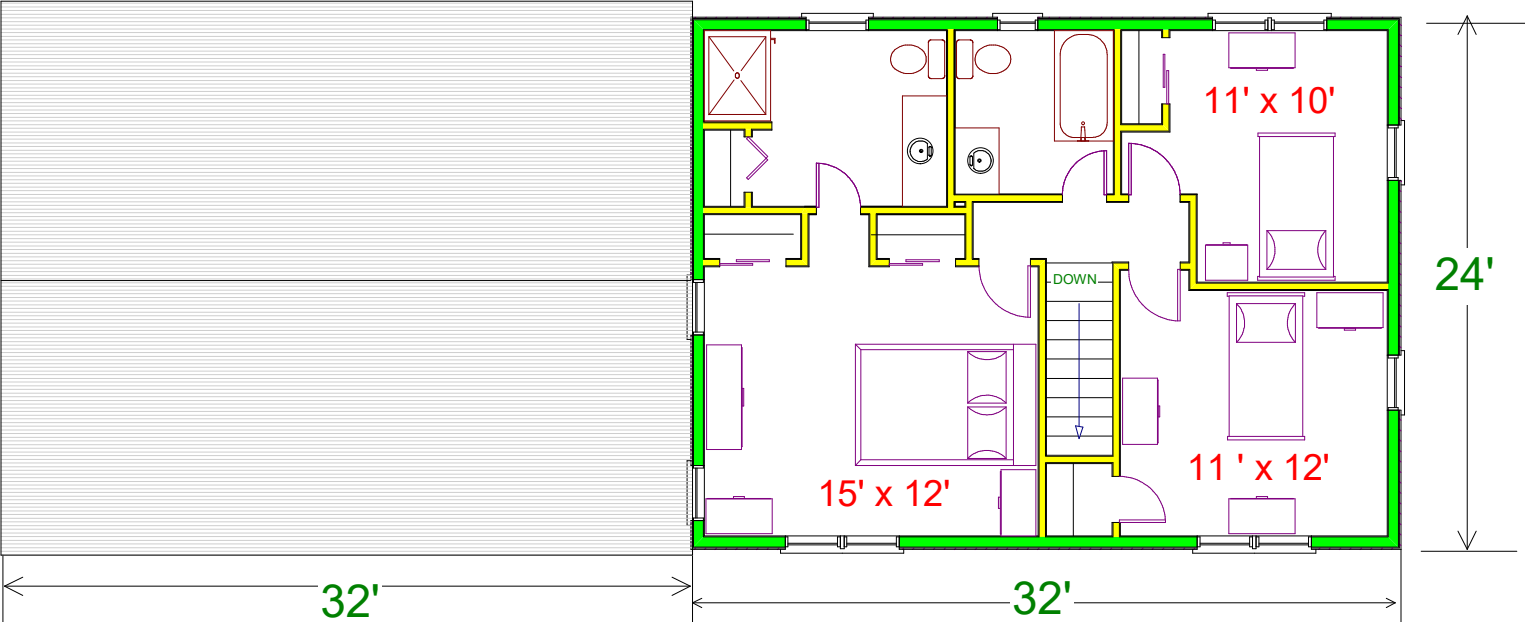

Convert Ranch into a Split Level Ranch

3 Bedrooms (1 master) & 2 bathrooms (1 master)

PROPOSED FLOOR PLAN of SPLIT LEVEL RANCH

PROPOSED FRONT ELEVATION of SPLIT LEVEL RANCH

EXISTING FRONT ELEVATION of RANCH