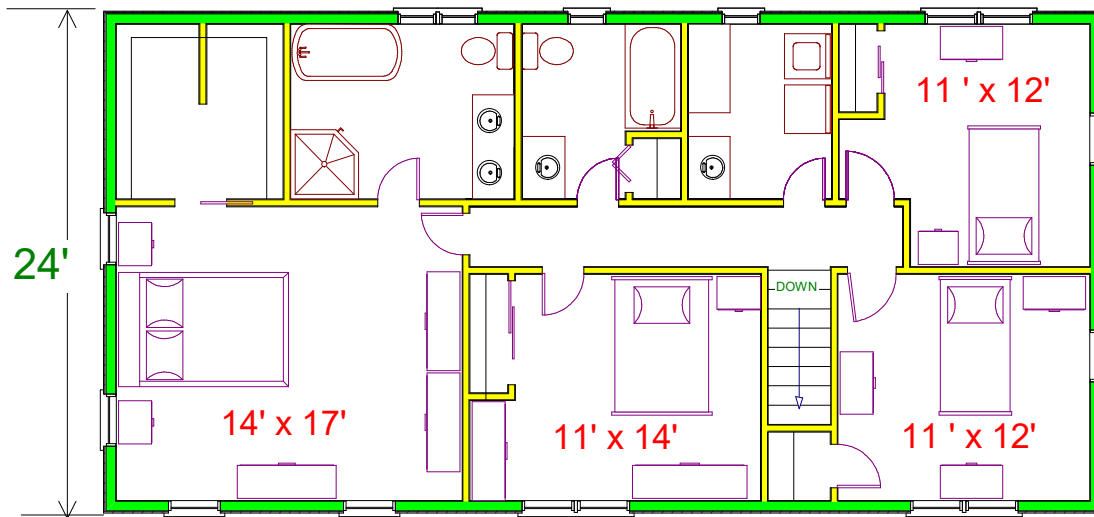

Convert Ranch into a Colonial

4 Bedrooms (1 master) & 2 bathrooms (1 master) & laundry room

48'
PROPOSED FLOOR PLAN of COLONIAL

PROPOSED FRONT ELEVATION of COLONIAL

48'

EXISTING FRONT ELEVATION of RANCH