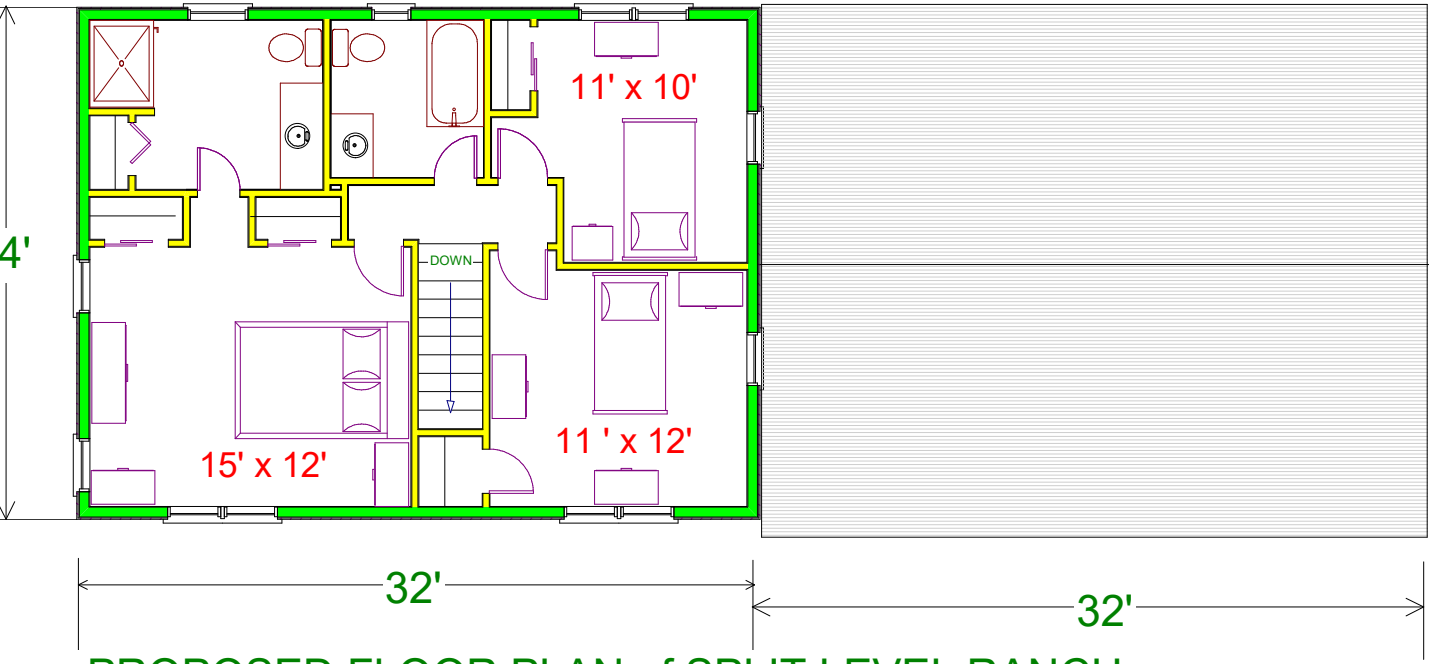

Convert Ranch into a Split Level Ranch

3 Bedrooms (1 master) & 2 bathrooms (1 master)

PROPOSED FLOOR PLAN of SPLIT LEVEL RANCH

PROPOSED FRONT ELEVATION of SPLIT LEVEL RANCH

EXISTING FRONT ELEVATION of RANCH