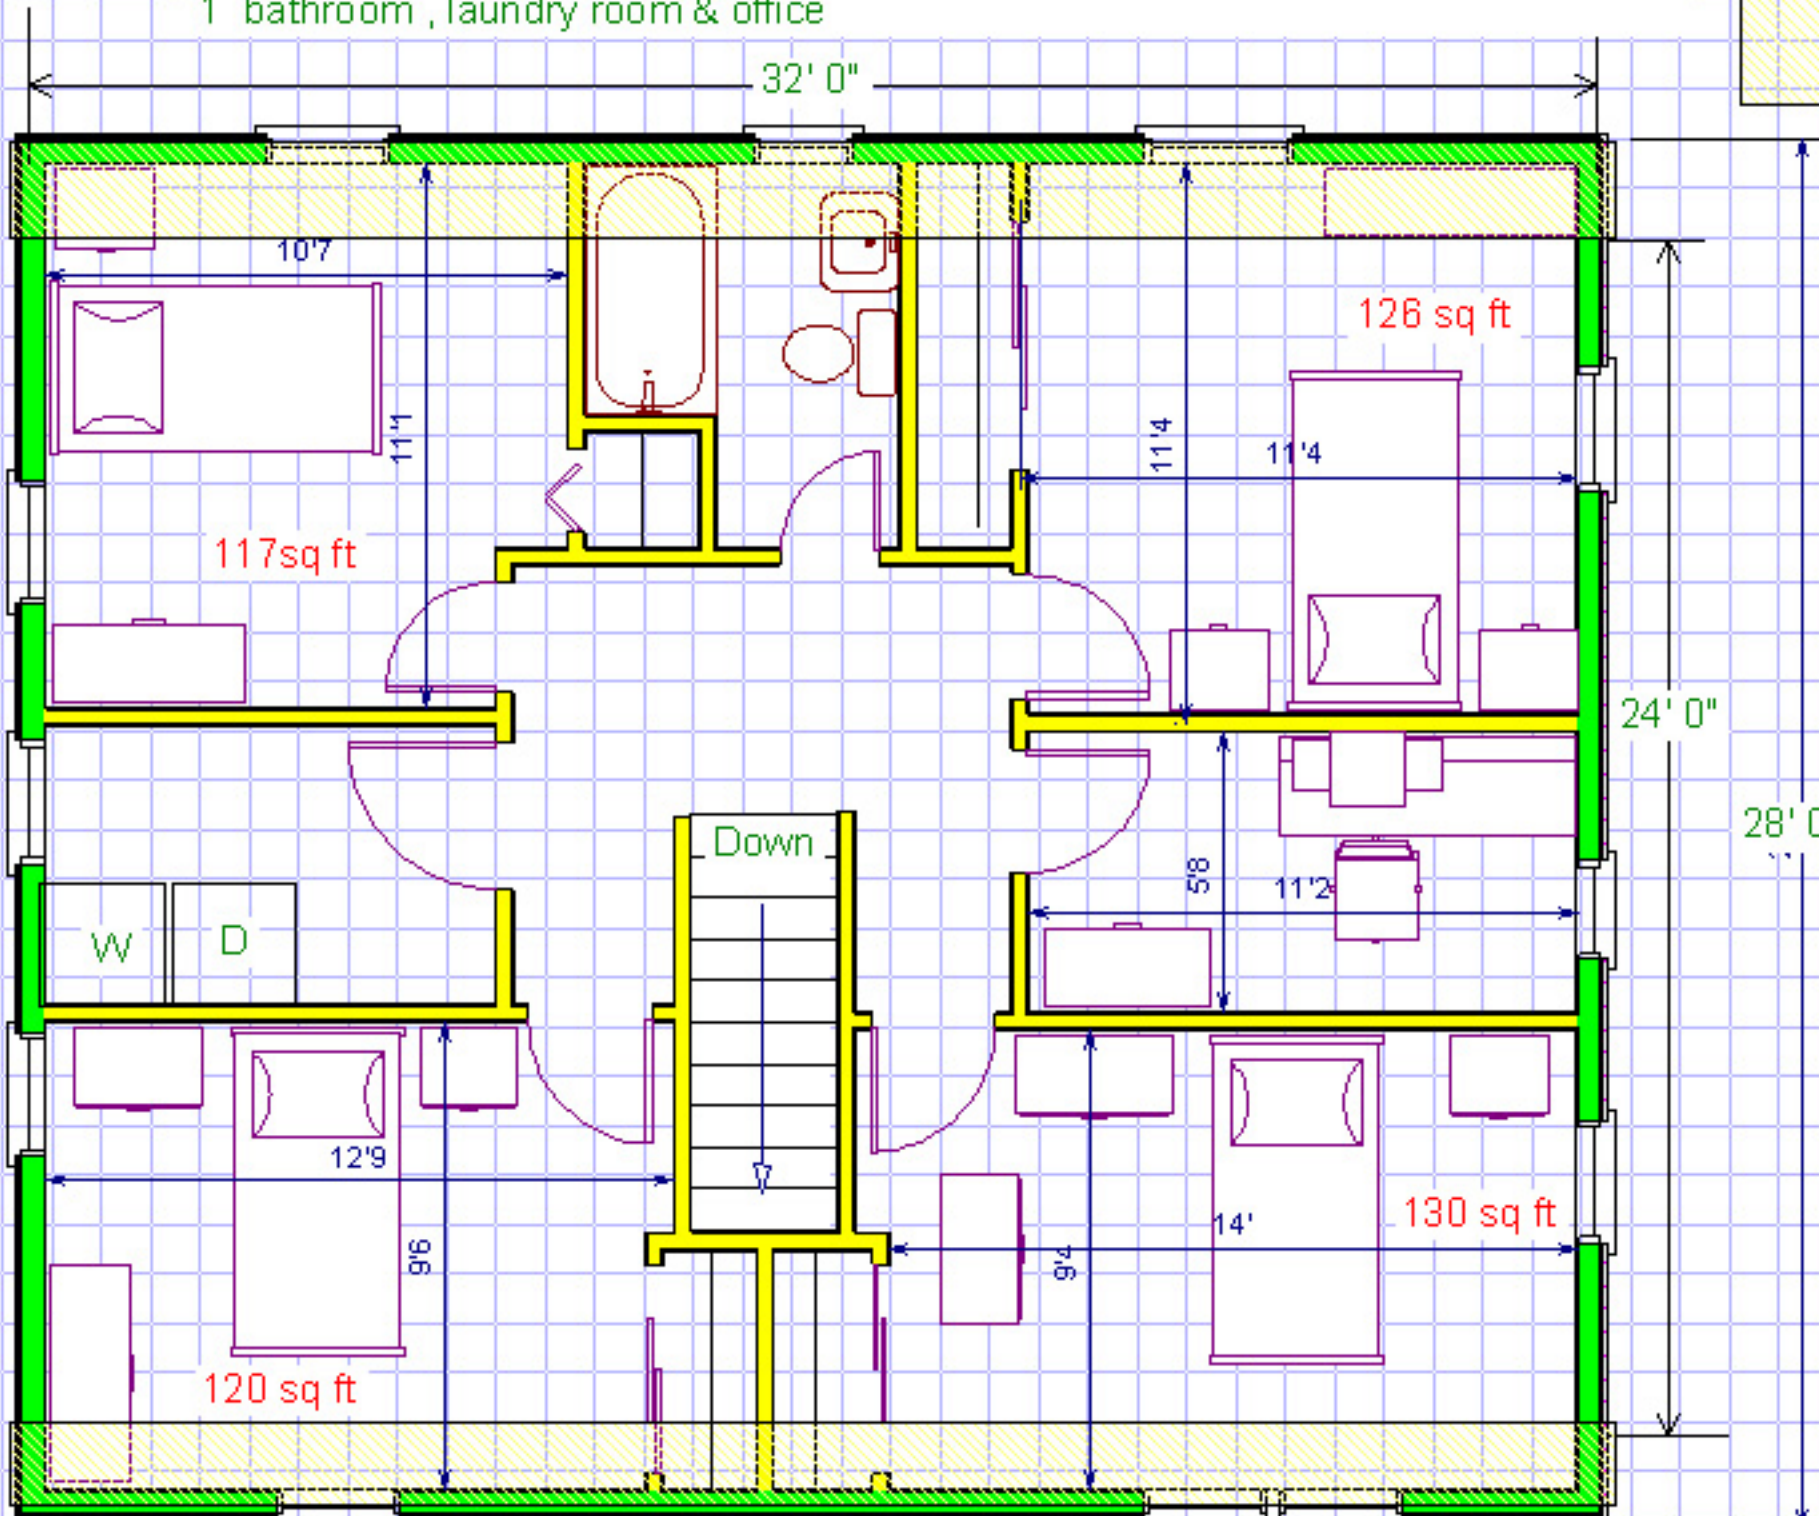

Convert Cape to Colonial. (cantilever front & rear) 4 equally small-sized bedrooms .

1 bathroom , laundry room & office

= Cantilever areas.

Cantilevering additional expense ,
have to install entire new floor joist system .

32' 0"

24' 0"

28' 0"

117sq ft

126 sq ft

120 sq ft

130 sq ft

Down

W

D

10'7"

11'4"

11'4"

11'4"

5'8"

11'2"

12'9"

9'6"

9'4"

14'