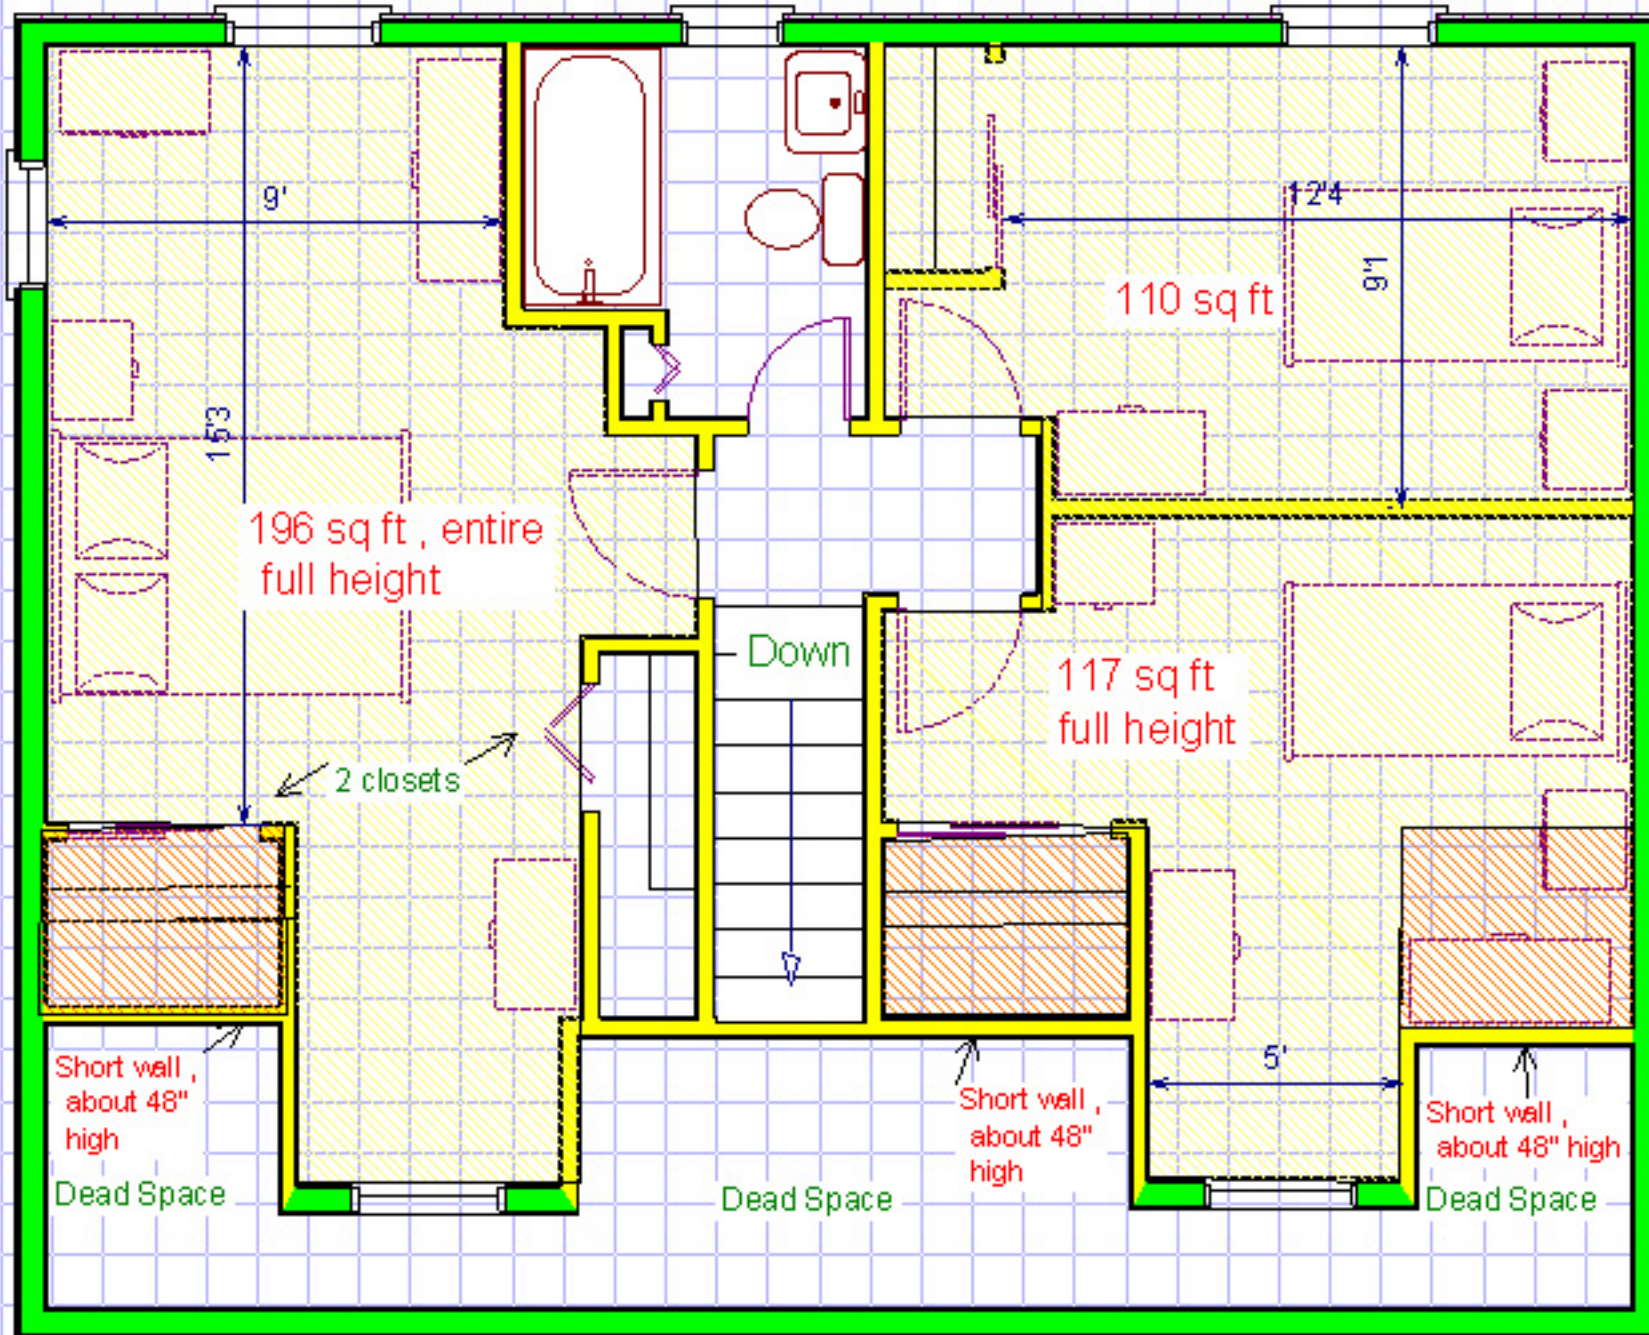

Full rear dormer to cape (Cantilever in rear) 3 bedrooms
(1 is master) 1 bathroom with 2 front dog house dormers

32' 0"

= Full height ceilings
in bedrooms

= Clipped ceiling area

20" is cantilevered,
entire length of house

26' 0"

24' 0" is the original width
of present 1st floor cape.